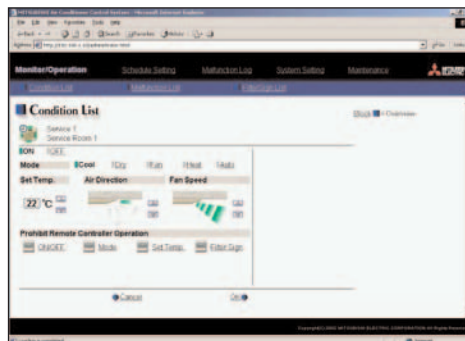

## Screenshots

Login

Monitoring Air Conditioning – Block view

Monitoring Air Conditioning – Overview

Remote controller settings

Daily, weekly and annual scheduling

Monitor fault codes

Multiple users (VRC PIN code)