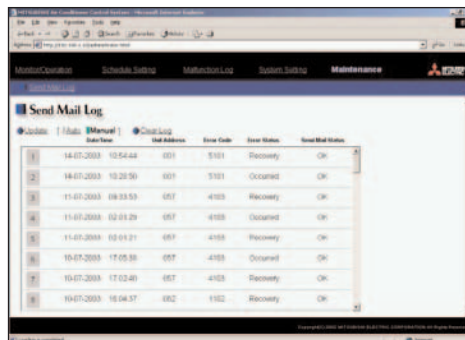

## Screenshots

Login

Monitoring Air Conditioning – Block view

Monitoring Air Conditioning – Overview

Remote controller settings

Daily, weekly and annual scheduling

Monitor fault codes

Multiple users (VRC PIN code)