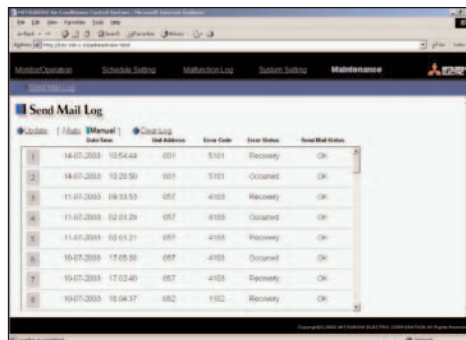

G50/GB50 Controller

Screenshots

Login

Monitoring Air Conditioning – Block view

Monitoring Air Conditioning – Overview

Remote controller settings

Daily, weekly and annual scheduling

Monitor fault codes