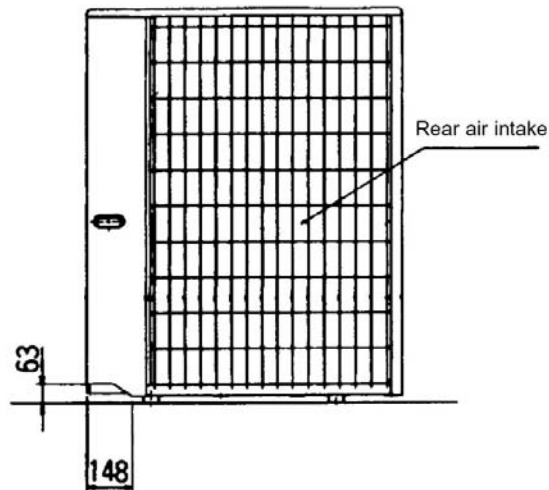

Technical Information >>

Y SERIES OUTDOOR UNIT - 5hp			
MODEL REFERENCE		PUMY-P125VMA	PUMY-P125YMA
CAPACITY (kW)	Heating (nominal)	16.0	16.0
	Cooling (nominal)	14.0	14.0
	Heating (UK)	13.2	13.2
	Cooling (UK)	13.3	13.3
POWER INPUT (kW)	Heating (nominal)	6.03	5.58
	Cooling (nominal)	6.10	5.95
	Heating (UK)	5.31	4.84
	Cooling (UK)	5.19	5.02
MAX No. OF CONNECTABLE INDOOR UNITS		8	8
AIRFLOW (m ³ /min)	High	90	90
NOISE (dBA)		54	54
WEIGHT (kg)		127	127
DIMENSIONS (mm)	Width	1020	1020
	Depth	350+30	350+30
	Height	1280	1280
ELECTRICAL SUPPLY		220-240v, 50Hz	380-415v, 50Hz
PHASE		Single	3
STARTING CURRENT (A)		17	8
RUNNING CURRENT (A)	Heating	25.7	8.5
	Cooling	26.0	8.8
FUSE RATING (BS88) – HRC (A)		32	25
MAINS CABLE No. CORES		4 + earth	4 + earth

PUMY-P125V/YMA Piping Restrictions	
TOTAL PIPING LENGTH	100m max
FURTHEST PIPING LENGTH	70m max
FURTHEST PIPING LENGTH AFTER 1st BRANCH	30m max
BETWEEN INDOOR AND OUTDOOR UNITS - HEIGHT	30m max (20m max if outdoor installed below)
BETWEEN INDOOR AND INDOOR UNITS - HEIGHT	12m max

PUMY-PI25VMA/YMA

Upper View >

Left Side View >

Front View >

Rear View >

This pdf has been downloaded from the website of :

“Supplying and installing the latest in air conditioning technology”

° Celsius
air conditioning