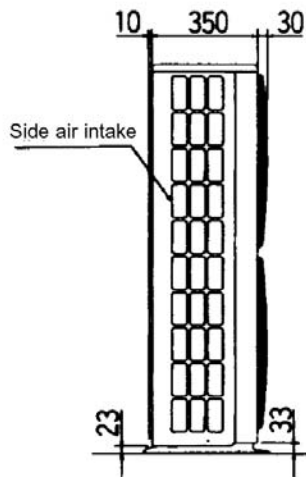

Left Side View >