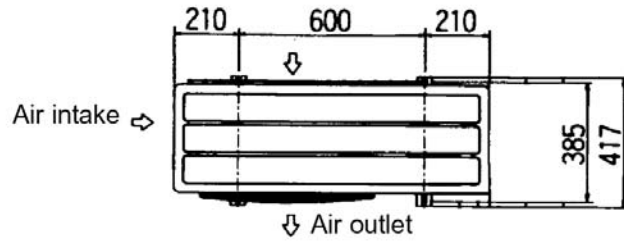

PUMY-PI25VMA/YMA

Upper View >