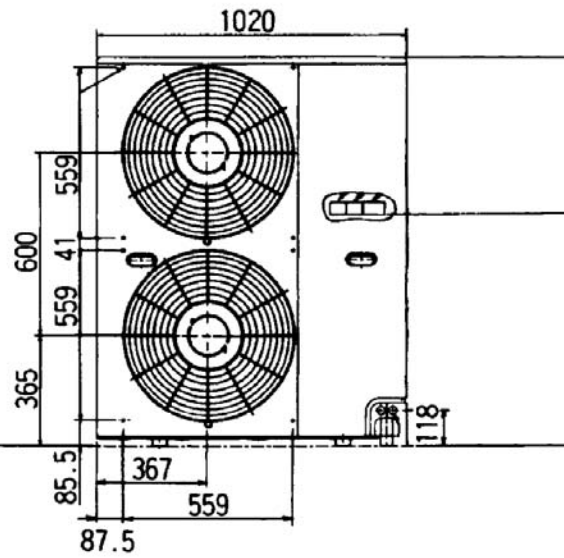

Technical Information >>

Y SERIES OUTDOOR UNIT - 5hp			
MODEL REFERENCE		PUMY-P125VMA	PUMY-P125YMA
CAPACITY (kW)	Heating (nominal)	16.0	16.0
	Cooling (nominal)	14.0	14.0
	Heating (UK)	13.2	13.2
	Cooling (UK)	13.3	13.3
POWER INPUT (kW)	Heating (nominal)	6.03	5.58
	Cooling (nominal)	6.10	5.95
	Heating (UK)	5.31	4.84
	Cooling (UK)	5.19	5.02
MAX No. OF CONNECTABLE INDOOR UNITS		8	8
AIRFLOW (m ³ /min)	High	90	90
NOISE (dBA)		54	54
WEIGHT (kg)		127	127
DIMENSIONS (mm)	Width	1020	1020
	Depth	350+30	350+30
	Height	1280	1280
ELECTRICAL SUPPLY		220-240v, 50Hz	380-415v, 50Hz
PHASE		Single	3
STARTING CURRENT (A)		17	8
RUNNING CURRENT (A)	Heating	25.7	8.5
	Cooling	26.0	8.8
FUSE RATING (BS88) – HRC (A)		32	25
MAINS CABLE No. CORES		4 + earth	4 + earth

PUMY-P125V/YMA Piping Restrictions	
TOTAL PIPING LENGTH	100m max
FURTHEST PIPING LENGTH	70m max
FURTHEST PIPING LENGTH AFTER 1st BRANCH	30m max
BETWEEN INDOOR AND OUTDOOR UNITS - HEIGHT	30m max (20m max if outdoor installed below)
BETWEEN INDOOR AND INDOOR UNITS - HEIGHT	12m max

PUMY-PI25VMA/YMA

Upper View >

Left Side View >

Front View >

Rear View >

This pdf has been downloaded from the website of :

“Supplying and installing the latest in air conditioning technology”

° Celsius
air conditioning